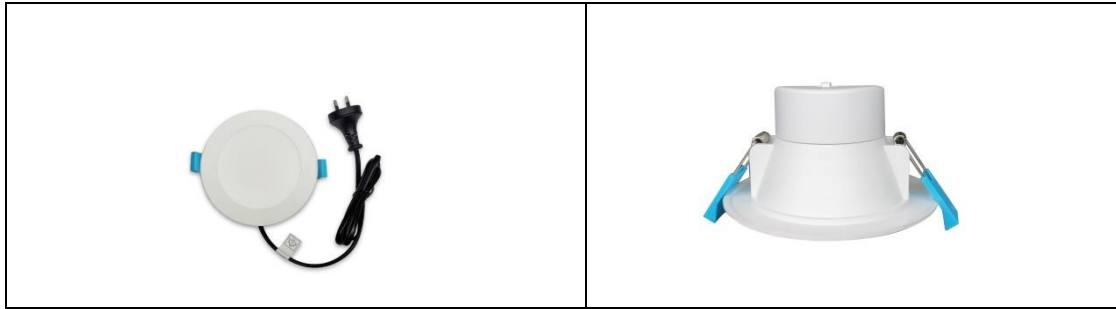

T-Light Ø70mm 7W Tricolor LED Downlight

MODEL	TL-DL01-7007W-CCT	HOUSING COLOUR	White
INPUT VOLTAGE(V)	220-240	MATERIAL	Conduction material+aluminum
PROTECTION CLASS	II	OPERATING TEMPERATURE(°C)	-20°C~+45°C
POWER FACTOR(PF)	0.9	IC-4	YES
WATTAGE(W)	7	DIMMABLE(Y/N)	YES
LUMEN OUTPUT(LM)	700	DIMMING TYPE	TRIAC DIMMING
EFFLICACY(LM/W)	100	INSTALLATION TYPE	RECESSED
BEAM ANGLE(°)	120	DIMENSION(mm)	Ø92*55
COLOUR TEMPERATURE(K)	Tricolour:3000-4000-6000	CUT OUT	Ø70
IP	44	NET WEIGHT(kg)	0.2
CRI(Ra)	>80	LIFE SPAN	30000 HOURS
SDCM	<5	WARRANTY	3 YEARS
COMPLIANCE	SAA,RCM		