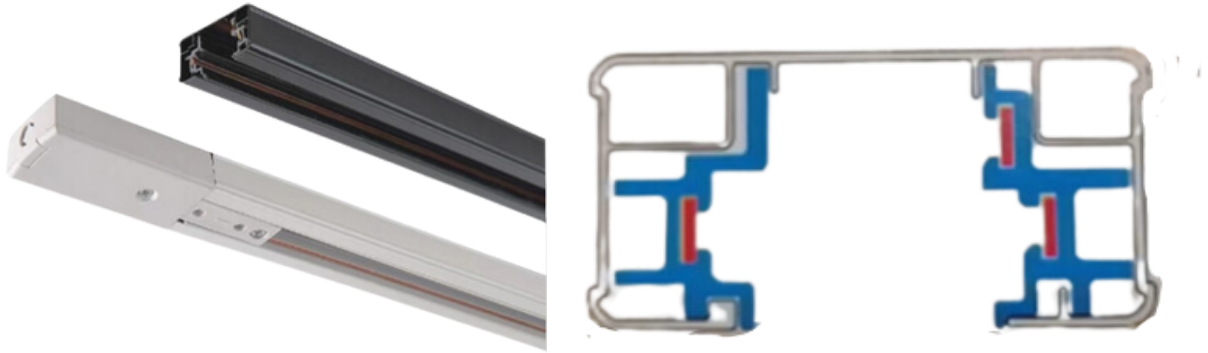

*Lighting Your Savings
Lighting Your Success*

Product

Data Sheet

1 Circuits Track 1M / 2M / 3M

Specifications

MODEL	DIMENSION (mm)	10W Track Light	17W Track Light	25W Track Light	32W Track Light	45W Track Light
ES-T3-1000-WH	L1000 x W34.8 x H17 mm	4pcs	4pcs	3pcs	3pcs	3pcs
ES-T3-1000-BK						
ES-T3-2000-WH	L2000 x W34.8 x H17 mm	8pcs	8pcs	6pcs	6pcs	6pcs
ES-T3-2000-BK						
ES-T3-3000-WH	L3000 x W34.8 x H17 mm	12pcs	12pcs	10pcs	10pcs	10pcs
ES-T3-3000-BK						